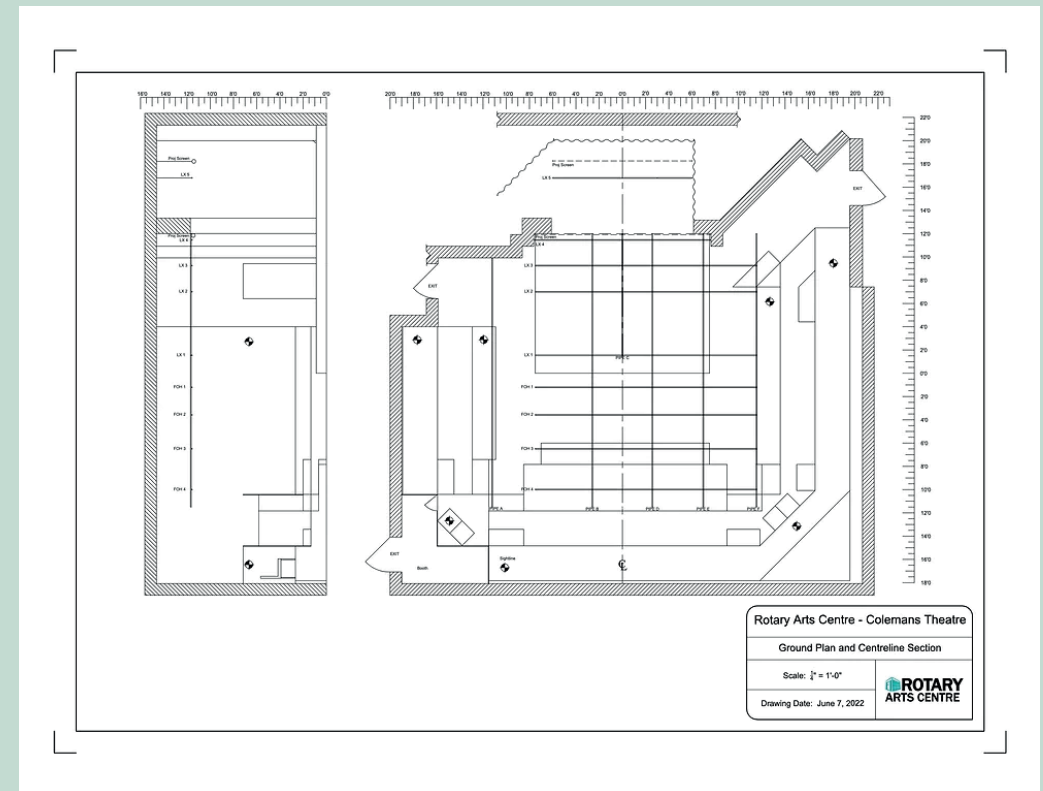

LIGHTING & GROUND PLANS

For more information on booking our amazing spaces please contact our head office and speak to us directly.

info@rotaryartscentre.ca
+709.630.0012
Lower Level of Corner Brook City Hall, 5 Park Street