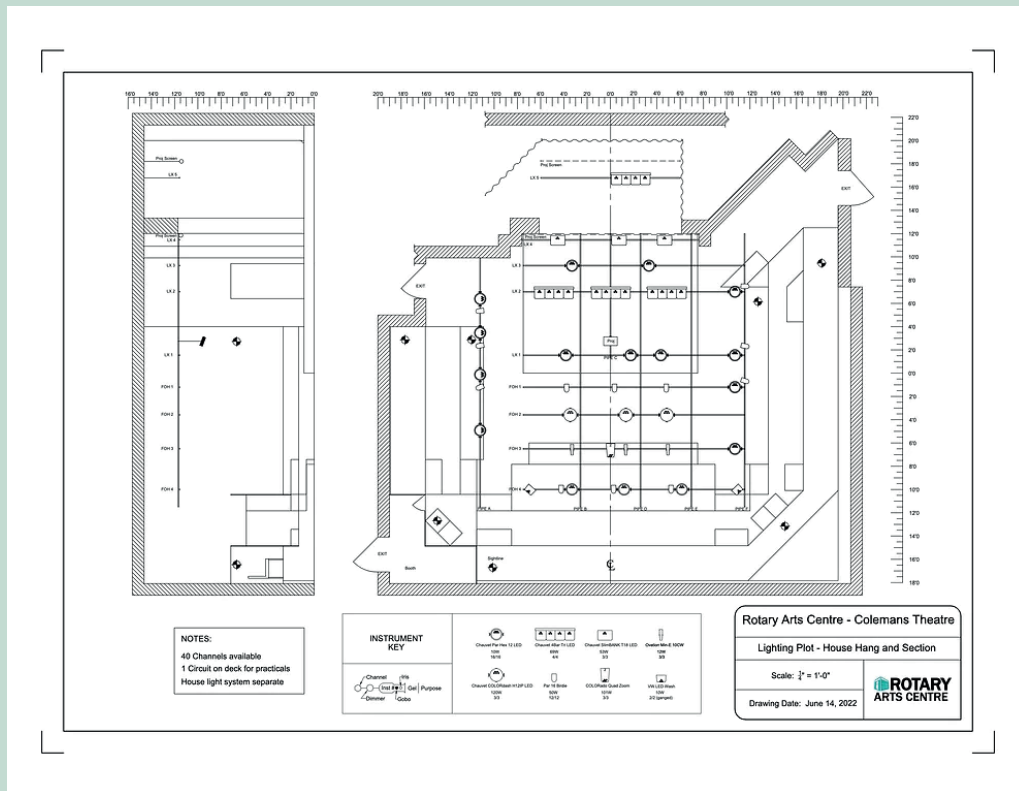

LIGHTING & GROUND PLANS

For more information on booking our amazing spaces please contact our head office and speak to us directly.

info@rotaryartscentre.ca
+709.630.0012
Lower Level of Corner Brook City Hall, 5 Park Street